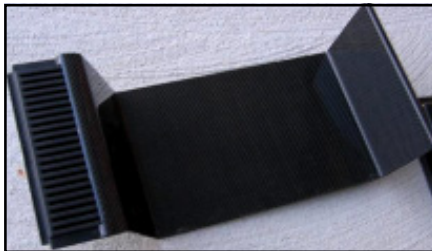

949-722-9307 x801 voice, 949-722-9013 fax

www.carobu.com

tate@carobu.com