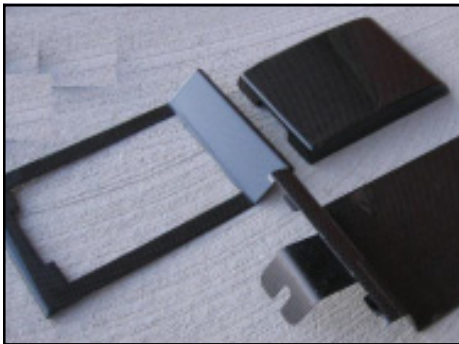

instrument panel (overlay)

949-722-9307 x801 voice, 949-722-9013 fax

www.carobu.com

tate@carobu.com