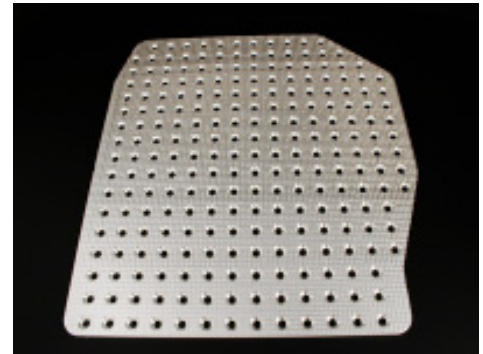

## 348 Razzo Rosso Carbon Fiber Price List

*Effective June, 2009*

949-722-9307 x801 voice, 949-722-9013 fax

[www.carobu.com](http://www.carobu.com)

[tate@carobu.com](mailto:tate@carobu.com)

## 348 Razzo Rosso Price List

*Effective June, 2009*

Part number	Description	Price
RR348.01	brake and clutch pedals aluminum, non-skid	82.00
RR348.03	accelerator pedal aluminum, smooth	45.00
RR348.04	driver's foot rest aluminum, non-skid Spider	115.00
RR348.05	driver's foot rest aluminum, non-skid TB/TS	125.00
RR348.06	passenger footrest, non-skid	135.00
RR348.40	shift gate, 5-speed, quick shifting	105.00