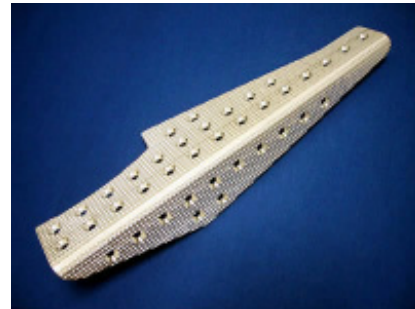

TB/TS

949-722-9307 x801 voice, 949-722-9013 fax

www.carobu.com

tate@carobu.com